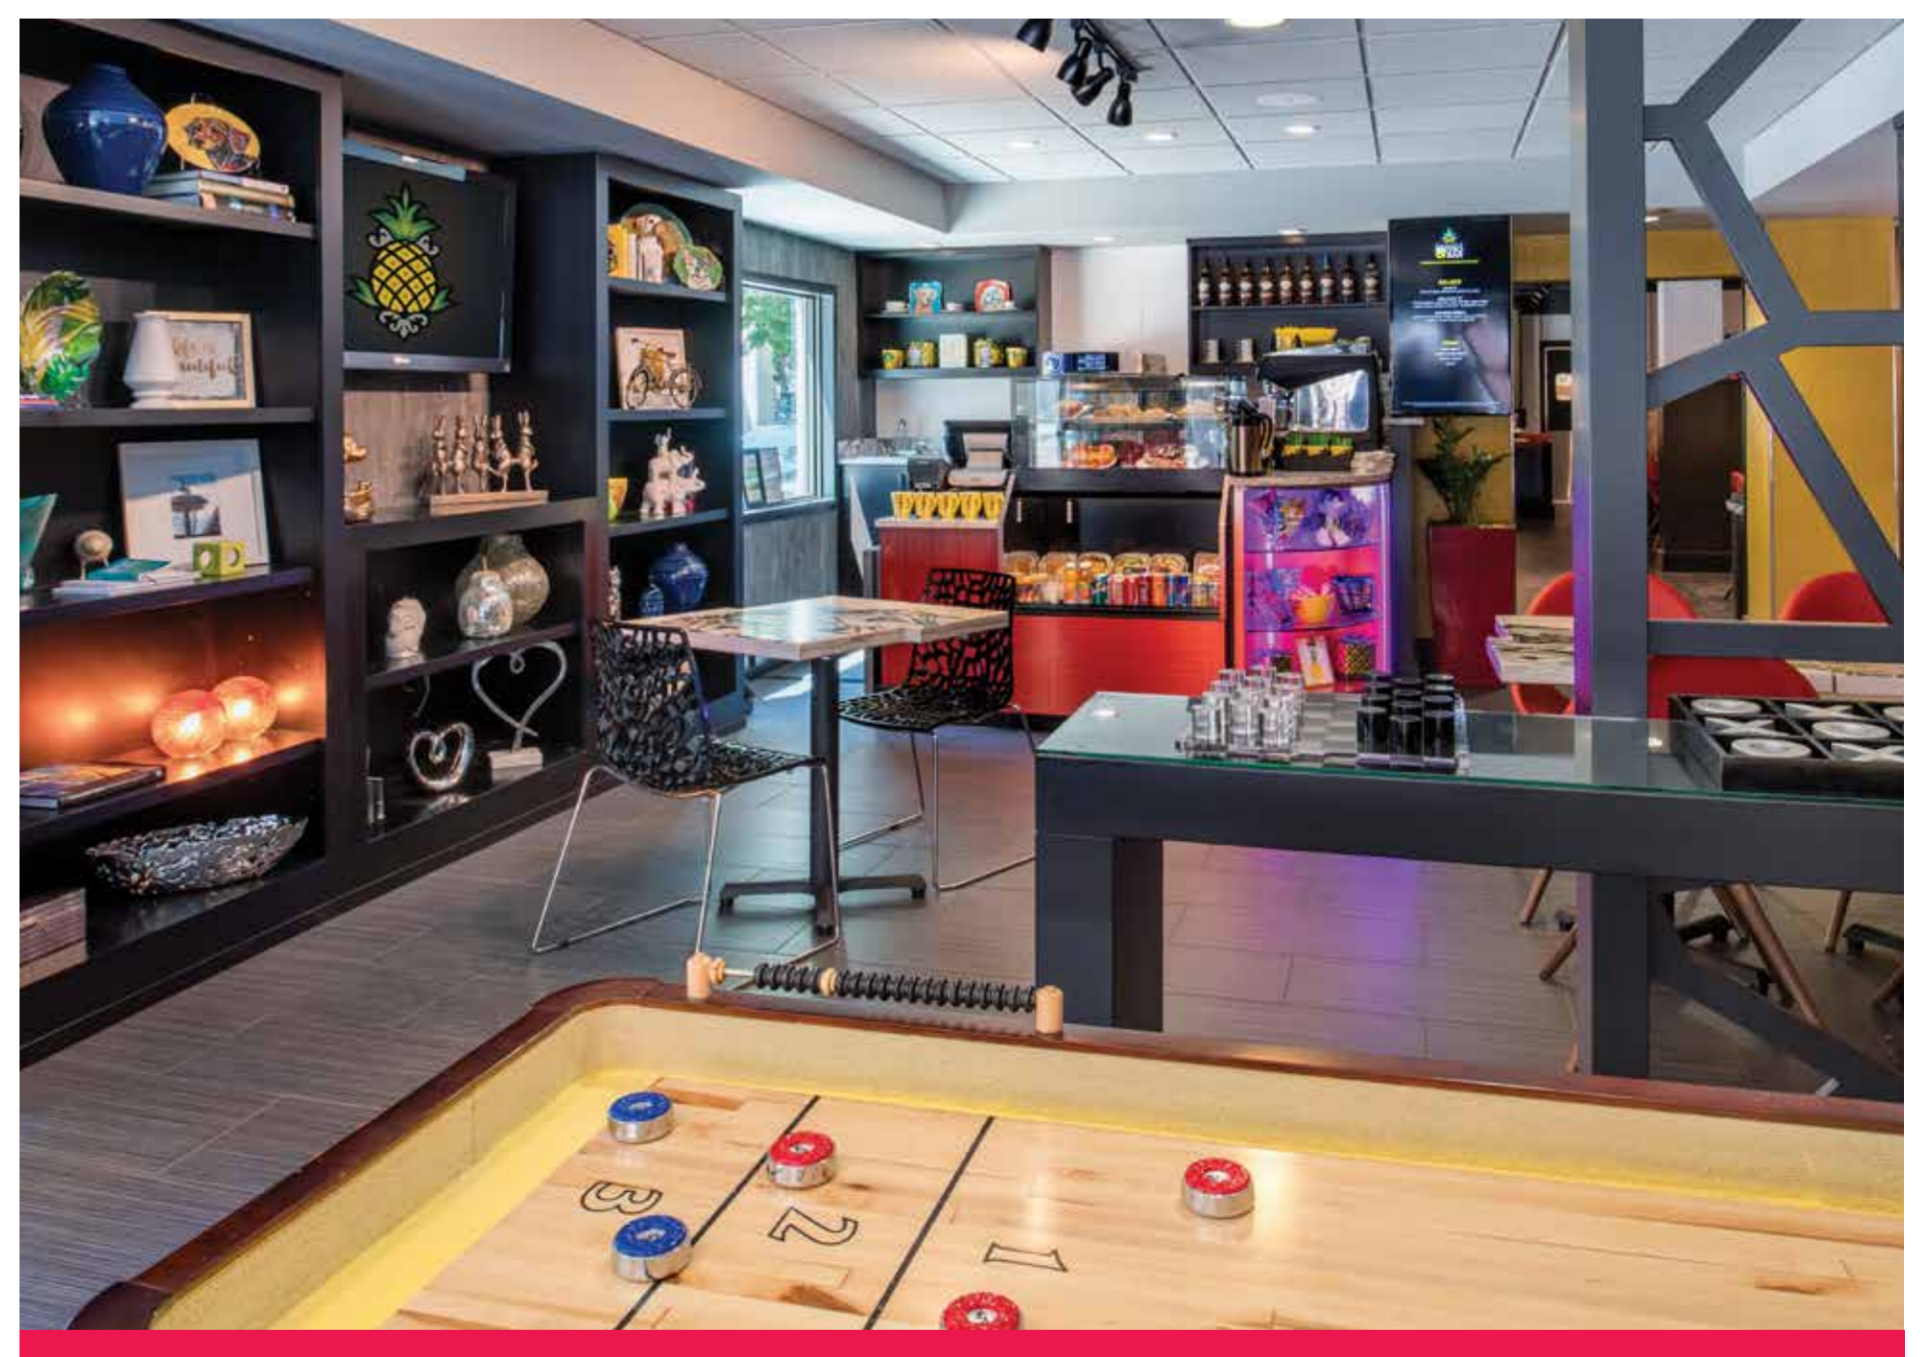

HOTEL FIVE

Located in the heart of Downtown Seattle AND MINUTES FROM **Pike Place Market!**

- 116 Rooms total
- 40 Double rooms
- The Naked Experience
- Signature cozy robes
- Surfpineapple 30Mbps high-speed Wi-Fi
- In-room Keurig® with unlimited custom coffee & tea
- Unlimited in-room bottled water
- Pineapple Bistro & Bar
- Afternoon Delights-
coffee & pineapple treats welcome amenity
- Self parking
- Dry cleaning services
- Dog-friendly accommodations
- Beach cruiser bicycles available for guest use
- Fitness center
- 100% Smoke-free environment

Bring your Peeps!

Plan your meetings and events at Hotel FIVE with ease.

With our group services team at your service planning your next meeting or event at Hotel FIVE is a breeze. From making sure your meeting room is set exactly as you like, to providing the right audiovisual equipment and catering services to enhance your experience. At Staypineapple, complimentary high-speed Wi-Fi access is always available in our meeting spaces. So you can stream and present as much as you like. Our team is at your service!

Meeting Space

Room	Dimensions	SQ Footage	Conference	Reception
Boardroom	12'x24'	288	14	20

Pineapple Bistro & Bar

Looking for a stylish, chic setting for private events or parties up to 40 guests? Pineapple Bistro & Bar is ready to accommodate.