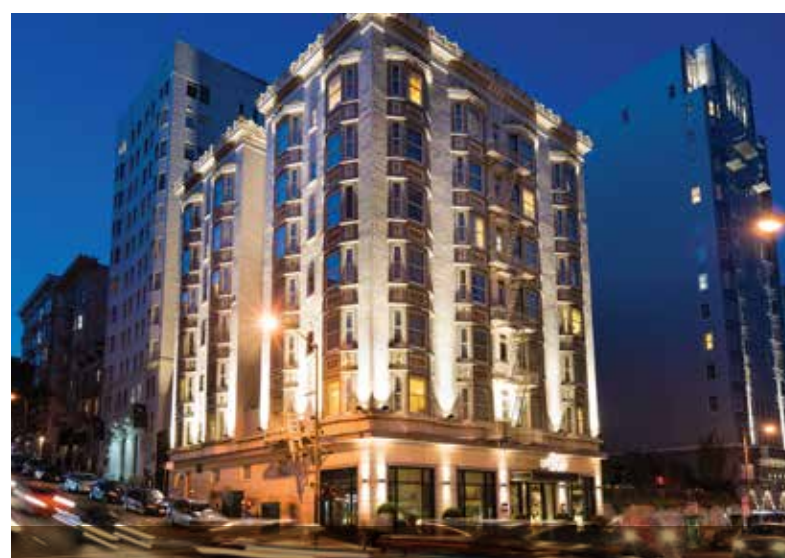

STAYPINEAPPLE

For group bookings, contact 206.823.3903
or e-mail sales@staypineapple.com