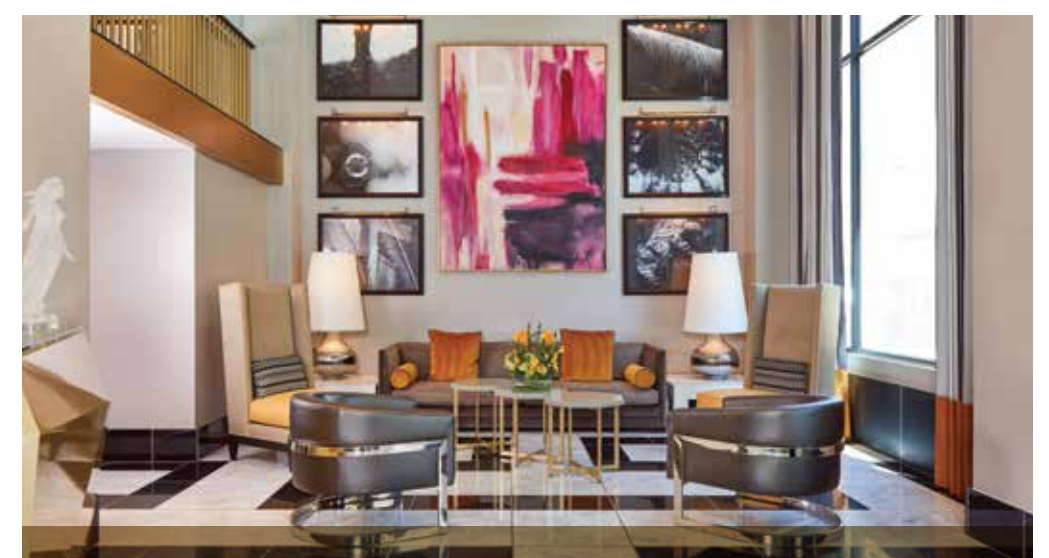

STAYPINEAPPLE
An Elegant Hotel

Located in the heart of San Francisco

STEPS AWAY FROM **Union Square!**

- 93 Rooms total
- The Naked Experience
- Signature cozy robes
- Surpineapple 30Mbps high-speed Wi-Fi
- In-room Keurig® with unlimited custom coffee & tea
- Unlimited in-room bottled water
- Pineapple Bistro & Bar
- Afternoon Delights-
 coffee & pineapple treats welcome amenity
- Dry cleaning services
- Dog-friendly accommodations
- Beach cruiser bicycles available for guest use
- 100% Smoke-free environment

WHAT IS *The Naked Experience™?*

*A cozy, fresh, cuddly, luxurious,
 sleep-so-well-you-don't-remember-it night.
 Go ahead, Fall "In Sleep" With Us.*

- EVERYTHING that touches you is freshly-laundered. Sleep naked, it's that clean.
- Cloud-like European-style individual duvets, so you don't fight over the covers.
- Designed to enhance your "something" quotient. Whatever that "something" is for you.
- Restful bliss so you wake up on the Pineapple side of the bed.
- Wrap yourself with big thirsty towels. All the way around.
- Signature lightweight, cozy robes so you don't answer the door naked.

Pineapple Bistro & Bar

Looking for a stylish, chic setting for private events or parties up to 75 guests? Pineapple Bistro & Bar is ready to accommodate.

Seated 45	Reception 75
---------------------	------------------------