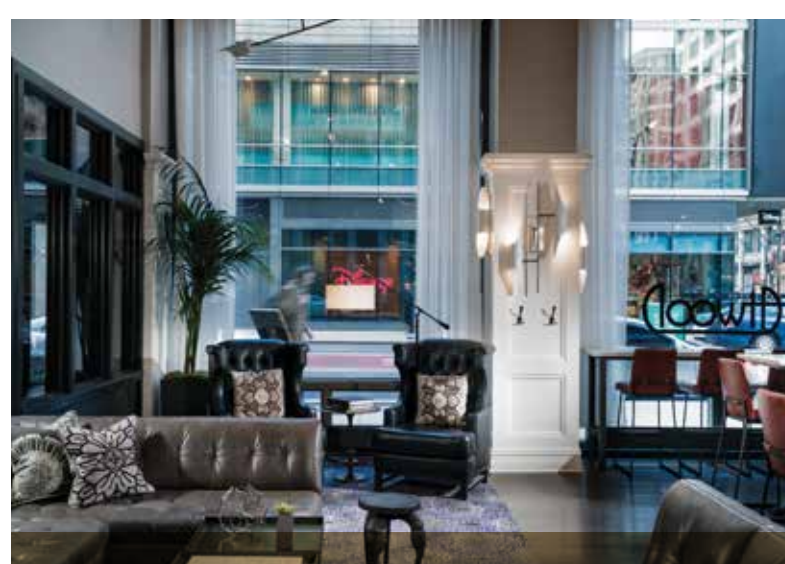

STAY PINEAPPLE
AN ICONIC HOTEL

Located in the heart of Downtown Chicago's Loop AND Financial District!

- 122 Rooms total
- 18 Double rooms
- The Naked Experience
- Signature cozy robes
- Surfpineapple 30Mbps high-speed Wi-Fi
- In-room Keurig® with unlimited custom coffee & tea
- Unlimited in-room bottled water
- Atwood Restaurant & Bar
- Pineapple Espresso
- Afternoon Delights- coffee & pineapple treats reception
- Valet parking
- Dry cleaning services
- Dog-friendly accommodations
- Beach cruiser bicycles available for guest use
- Fitness center access
- 100% Smoke-free environment
- The building is a national historical landmark

WHAT IS *The Naked Experience™*?

A cozy, fresh, cuddly, luxurious, sleep-so-well-you-don't-remember-it night. Go ahead, Fall "In Sleep" With Us.

- 🍷 EVERYTHING that touches you is freshly-laundered. Sleep naked, it's that clean.
- 🍷 Cloud-like European-style individual duvets, so you don't fight over the covers.
- 🍷 Designed to enhance your "something" quotient. Whatever that "something" is for you.
- 🍷 Restful bliss so you wake up on the Pineapple side of the bed.
- 🍷 Wrap yourself with big thirsty towels. All the way around.
- 🍷 Signature lightweight, cozy robes so you don't answer the door naked.