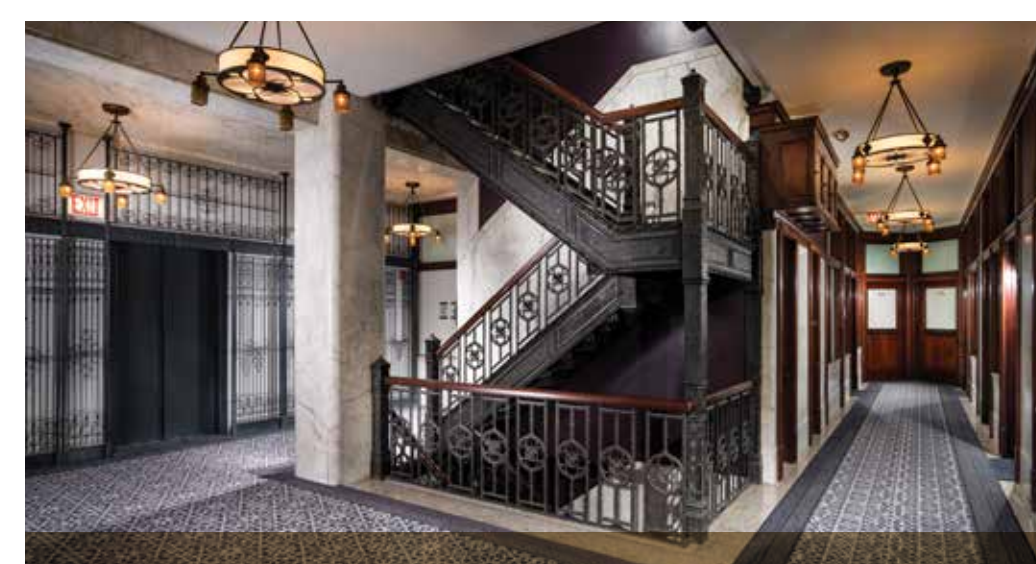

STAY PINEAPPLE
AN ICONIC HOTEL

Located in the heart of Downtown Chicago's Loop AND Financial District!

- 122 Rooms total
- 18 Double rooms
- The Naked Experience
- Signature cozy robes
- Surfpineapple 30Mbps high-speed Wi-Fi
- In-room Keurig® with unlimited custom coffee & tea
- Unlimited in-room bottled water
- Atwood Restaurant & Bar
- Pineapple Espresso
- Afternoon Delights- coffee & pineapple treats reception
- Valet parking
- Dry cleaning services
- Dog-friendly accommodations
- Beach cruiser bicycles available for guest use
- Fitness center access
- 100% Smoke-free environment
- The building is a national historical landmark

WHAT IS *The Naked Experience™*?

A cozy, fresh, cuddly, luxurious, sleep-so-well-you-don't-remember-it night. Go ahead, Fall "In Sleep" With Us.

- 🍷 EVERYTHING that touches you is freshly-laundered. Sleep naked, it's that clean.
- 🍷 Cloud-like European-style individual duvets, so you don't fight over the covers.
- 🍷 Designed to enhance your "something" quotient. Whatever that "something" is for you.
- 🍷 Restful bliss so you wake up on the Pineapple side of the bed.
- 🍷 Wrap yourself with big thirsty towels. All the way around.
- 🍷 Signature lightweight, cozy robes so you don't answer the door naked.