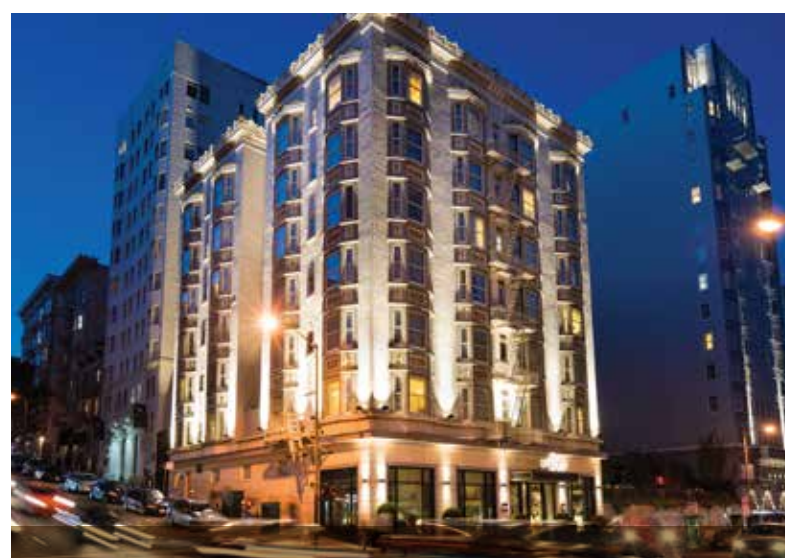

STAY PINEAPPLE

For group bookings, contact 206.823.3903
or e-mail sales@staypineapple.com