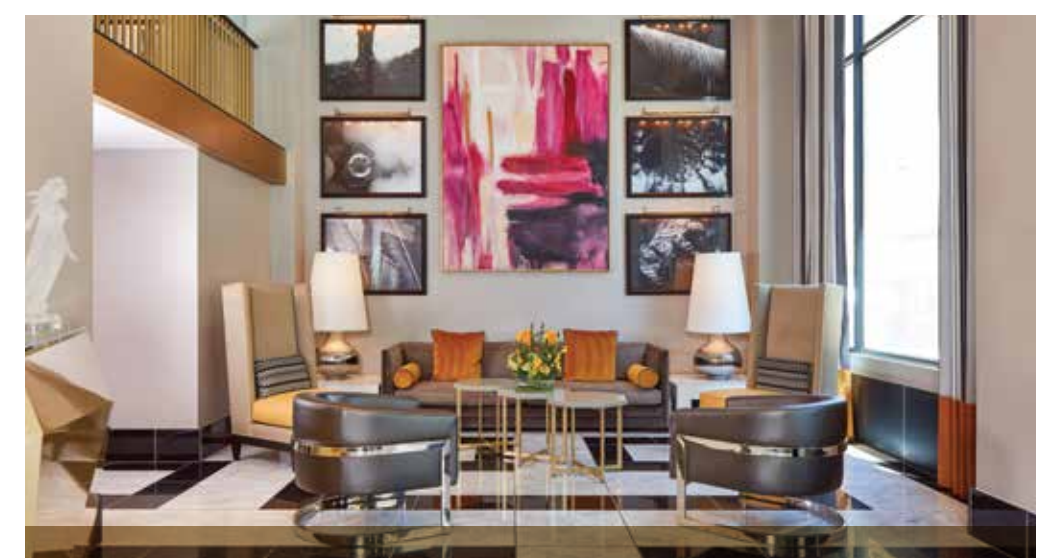

## Located in the heart of San Francisco

STEPS AWAY FROM **Union Square!**

- 93 Rooms total
- The Naked Experience
- Signature cozy robes
- Surfpineapple 30Mbps high-speed Wi-Fi
- In-room Keurig® with unlimited custom coffee & tea
- Unlimited in-room bottled water
- Pineapple Bistro & Bar
- Afternoon Delights- coffee & pineapple treats reception
- Valet parking
- Dry cleaning services
- Dog-friendly accommodations
- Beach cruiser bicycles available for guest use
- Offsite: Fitness center access
- 100% Smoke-free environment

### WHAT IS *The Naked Experience™?*

*A cozy, fresh, cuddly, luxurious, sleep-so-well-you-don't-remember-it night. Go ahead, Fall "In Sleep" With Us.*

- 🍷 EVERYTHING that touches you is freshly-laundered. Sleep naked, it's that clean.
- ☁️ Cloud-like European-style individual duvets, so you don't fight over the covers.
- 🍷 Designed to enhance your "something" quotient. Whatever that "something" is for you.
- 🍷 Restful bliss so you wake up on the Pineapple side of the bed.
- 🍷 Wrap yourself with big thirsty towels. All the way around.
- 🍷 Signature lightweight, cozy robes so you don't answer the door naked.