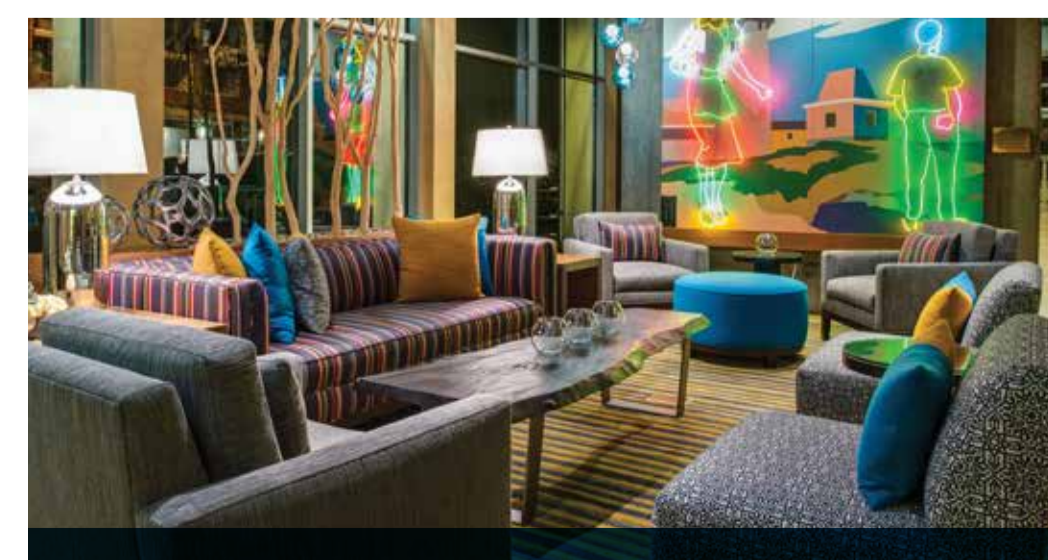

## Located in the heart of Seattle, WITHIN THE **University District!**

- 100 Rooms total
- 58 Double rooms
- The Naked Experience
- Signature cozy robes
- Surfpineapple 30Mbps high-speed Wi-Fi
- In-room Keurig® with unlimited custom coffee & tea
- Unlimited in-room bottled water
- Pineapple Café
- Afternoon Delights- coffee & pineapple treats reception
- Self-parking
- Local shuttle
- Dry cleaning services
- Dog-friendly accommodations
- Beach cruiser bicycles available for guest use
- Fitness center
- Offsite: Seasonal outdoor pool
- 100% Smoke-free environment

### WHAT IS *The Naked Experience™?*

*A cozy, fresh, cuddly, luxurious,  
 sleep-so-well-you-don't-remember-it night.  
 Go ahead, Fall "In Sleep" With Us.*

- 🛏 EVERYTHING that touches you is freshly-laundered. Sleep naked, it's that clean.
- 🛏 Cloud-like European-style individual duvets, so you don't fight over the covers.
- 🛏 Designed to enhance your "something" quotient. Whatever that "something" is for you.
- 🛏 Restful bliss so you wake up on the Pineapple side of the bed.
- 🛏 Wrap yourself with big thirsty towels. All the way around.
- 🛏 Signature lightweight, cozy robes so you don't answer the door naked.

At Staypineapple, complimentary high speed wifi access is always available in our meeting spaces. So you can stream and present as much as you like